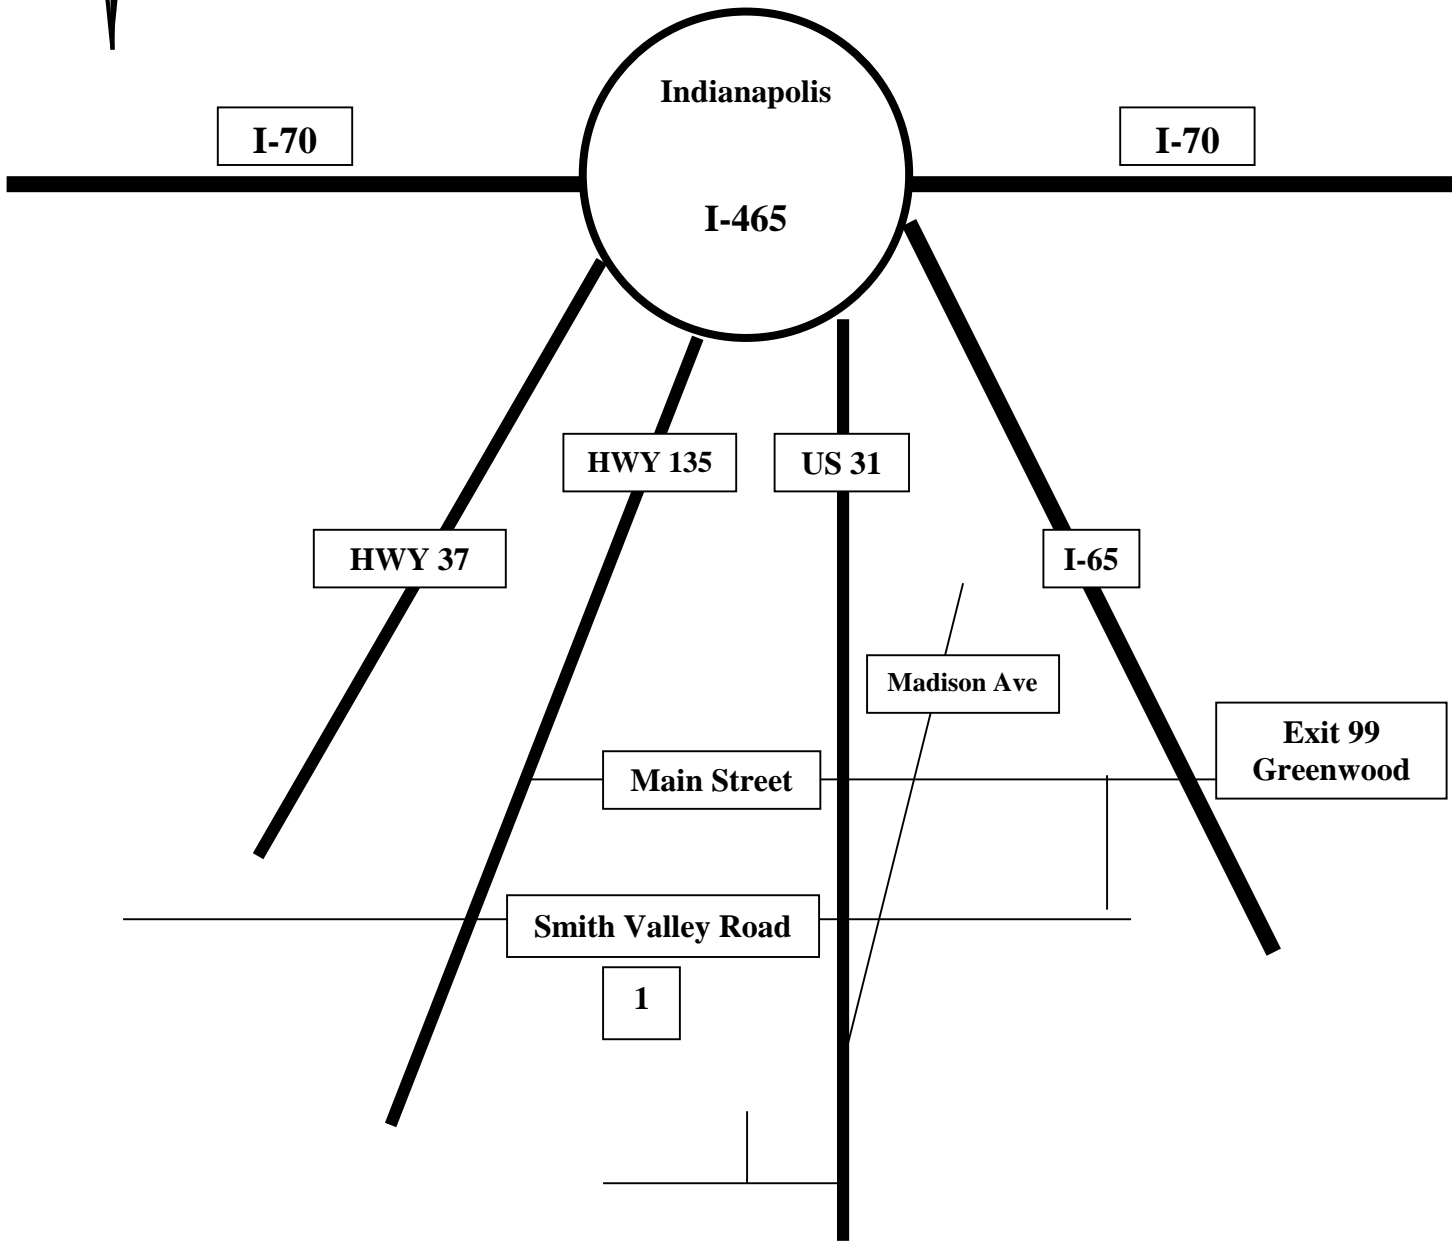

PERFORMANCE : ISSMA STATE QUALIFICATIONS FOR INSTRUMENTAL GROUPS

LOCATION : GREENWOOD COMMUNITY HIGH SCHOOL
615 WEST SMITH VALLEY ROAD
GREENWOOD, IN 46142

TIME ZONE : EASTERN DAYLIGHT TIME (EDT)

DRIVING DIRECTIONS TO GREENWOOD COMMUNITY HIGH SCHOOL:

Please see enclosed map to locate the high school. From Smith Valley road, turn South onto Woodmen Boulevard. Turn left at the T and then right at the first opportunity into the parking lot. Spectators may enter through door 32E. All groups will be performing in the auditorium which is near entrance 32E on the right side of the hallway.

Thank you for making a sound investment by supporting your child in such a wonderful educational opportunity.

**1 - Greenwood High School
615 West Smith Valley Road
Greenwood, Indiana 46142**

From Indianapolis: I 65 South to Exit 99 (Greenwood). Go West to Emerson Avenue. Turn left. Follow to Greenwood High School. (Approx. 1 1/2 miles).